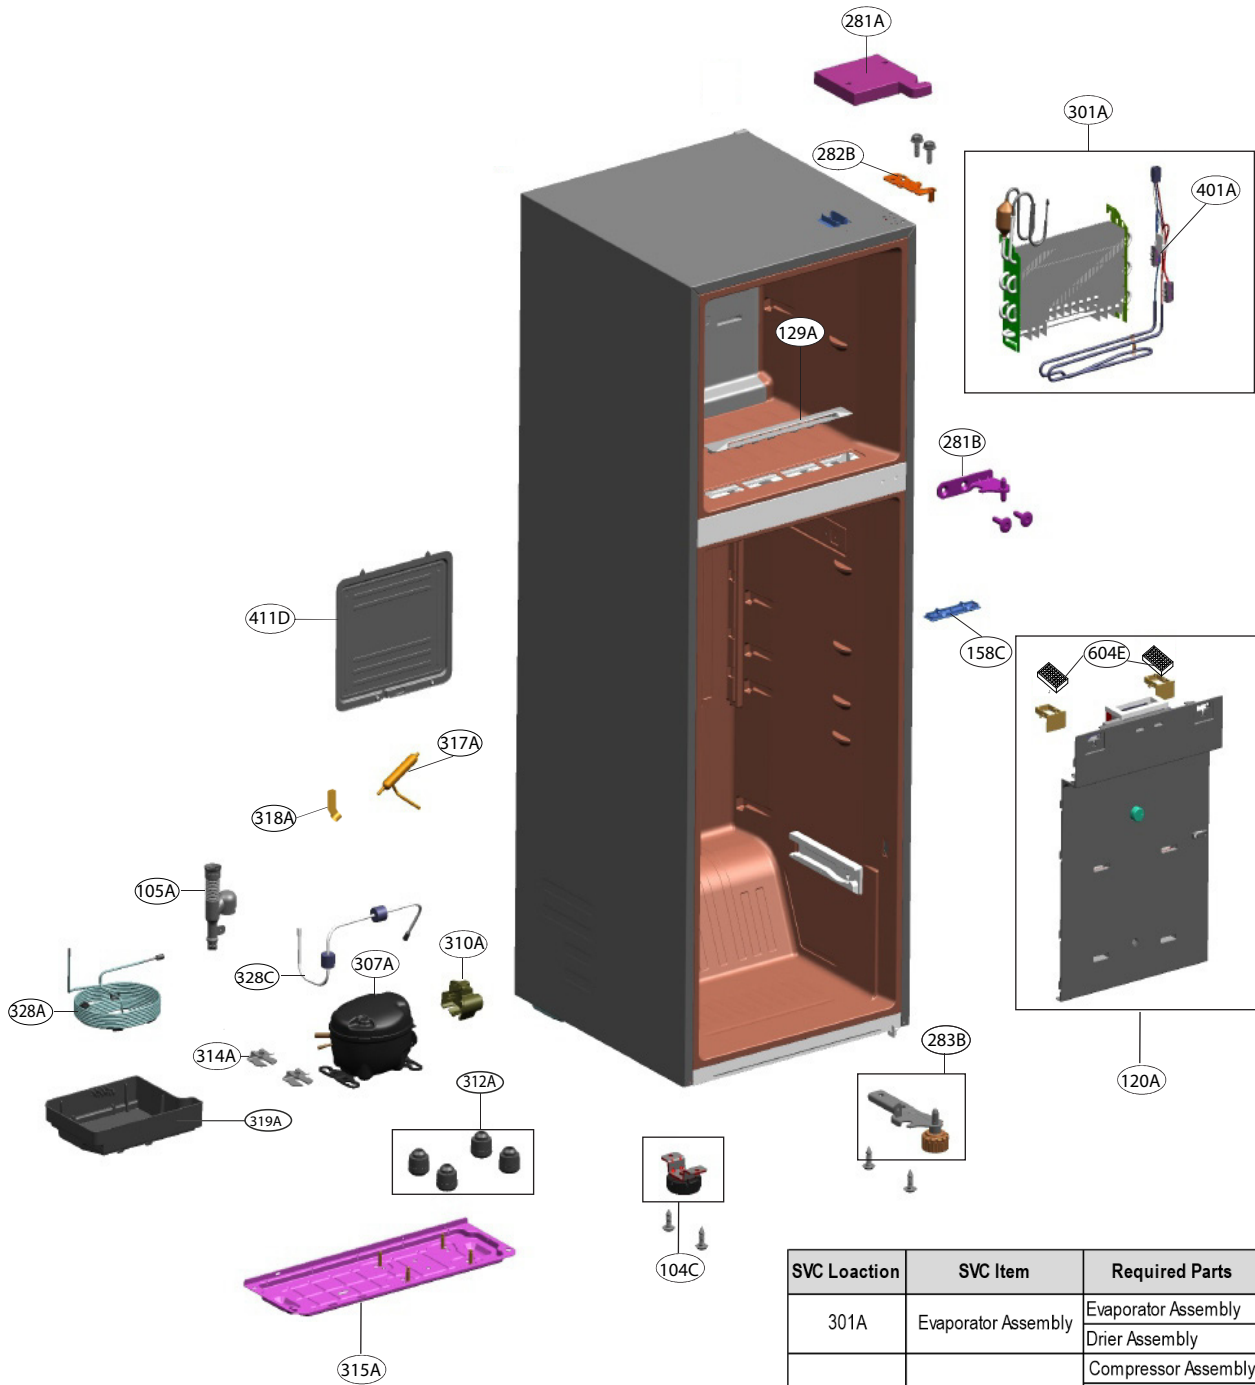

10. EXPLODED VIEW & REPLACEMENT PARTS LIST

411B

411A

308A

406C

409B

SVC Location	SVC Item	Required Parts	P/No.
301A	Evaporator Assembly	Evaporator Assembly	ADL76*****
		Drier Assembly	ADH73*****
307A	Compressor Assembly	Compressor Assembly	TCA37*****
		Overload Protect	6750CL*****
		Drier Assembly	ADH73*****
328A	Pipe Assembly,Joint	Pipe Assembly,Joint	AGR30*****
		Drier Assembly	ADH73*****
328C	Pipe Assembly,Joint	Pipe Assembly,Joint	AGR30*****
		Drier Assembly	ADH73*****